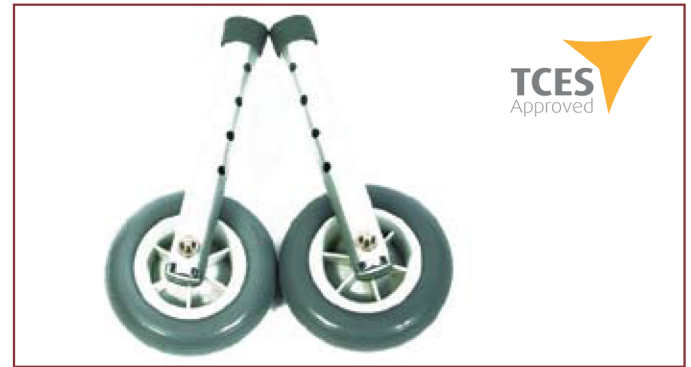

## Walking Frame Wheels

Designed to replace the height adjustable foot of a walking frame, converting the frame to a wheeled walker.

Coopers Product Code	TCES Code Number	Coopers Product Name	Technical Specification	Max User Weight
7253C	M022	Walking Frame Wheels	Wheel diameter: 125mm (5")	-

## Wheels for Red Dot Walking Frame

A pair of 3" wheels for the folding red dot walking frame.

Coopers Product Code	TCES Code Number	Coopers Product Name	Technical Specification	Max User Weight
7252C	-	Wheels for Red Dot Walking Frame	Wheel diameter: 76mm (3"). Tube diameter: 25mm (1").	-

## Wheels for Child's Walker

A pair of wheels for the child's folding walker.

Coopers Product Code	TCES Code Number	Coopers Product Name	Technical Specification	Max User Weight
7254C	-	Wheels for Child's Walker	Wheel diameter: 76mm (3"). Tube diameter: 22mm (0.875").	-

## Walking Frame Caddy

Designed specifically for the Coopers wheeled walking frame, the caddy consists of a tray, pannier and mug holder which allow personal items, meals and hot drinks to be carried easily and with confidence.