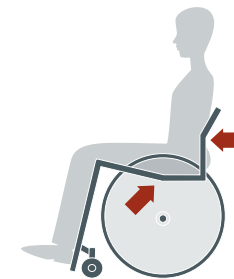

Ergonomic seat and back
Optimizes user posture to increase stability, facilitate propulsion, and help skin protection.