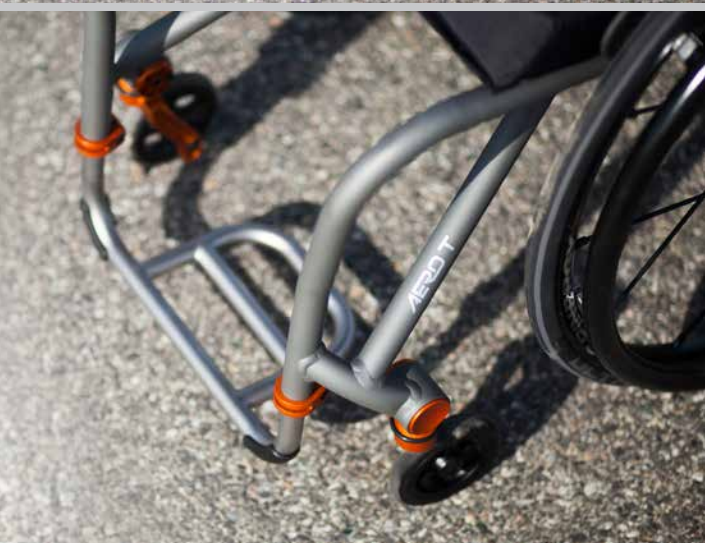

AERO T

PURE
GEOMETRY.

Take in the curves and lines of TiLite's most advanced aluminum chair. The Aero T's dual-tube frame minimizes weight while maximizing performance. Add to that full adjustability and TiFit, and you've got something special. It's all in the ride.

AERO T

TECHNICAL SPECIFICATIONS.

Frame Features	Aluminum Dual-Tube Rigid TiFit Full Adjustability
Frame Options	Titanium Frame Upgrade SuperLite Edition Heavy Duty Frame Power Adaptable Frame Reinforced Frame
Transport Weight*	12 lb. (5.4kg)
Weight Limit	265 lb. (120.2kg) Standard 350 lb. (158kg) Heavy Duty
Total Chair Width*	23" (58.4cm)
Seat Width	12" - 20" (30.5cm - 51cm)
Front Seat Width (Seat Taper)	3 Options
Seat Depth	12" - 20" (30.5cm - 51cm)
Front Seat Height	15" - 21" (38cm - 53cm)
Rear Seat Height	13" - 21" (33cm - 53cm)
Camber	0°, 2°, 4°, 6°, 8°, or 12°
Front Frame Angle	70°, 80°, 85°, or 90°
Footrest Width Options	Standard Taper or V-Front End
Center of Gravity Adjustment	5" (12.5cm)
Front Wheels	23 Options
Rear Wheels	67 Options
Handrims	15 Options
Convenience	Folding Angle Adjustable Seat Back
Aesthetics	5 Aluminum Frame Finishes 16 Frame Colors 6 Color Anodize Packages 7 Ultrasuede Colors 8 Spinergy Wheel Colors
Warranty	Lifetime on Frame One Year on TiLite Components

TIFIT. PERSONAL ERGONOMICS.

The difference between a TiFit® chair and all other chairs is that a TiFit chair is a wheeled prosthetic: Every frame is made to measure. The optimized fit of a TiFit chair brings unparalleled performance and function. You will feel the difference in everything you do.